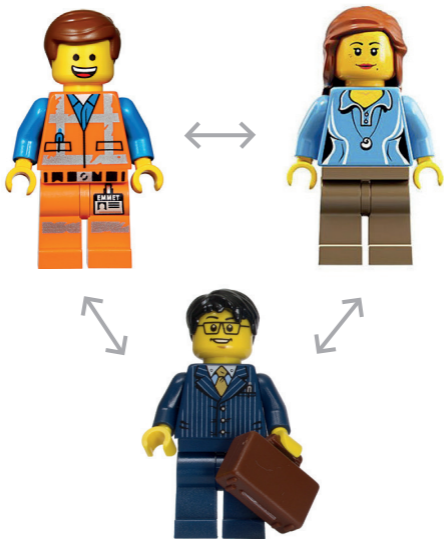

Empathize

In this step, I need to obtain all the possible information of the client and their needs.